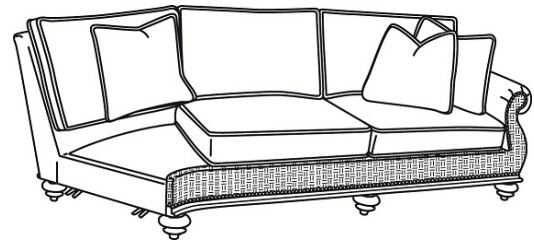

WESTBURY SECTIONAL

As Shown:

1768-53LCR WESTBURY LEFT ARM FACING WEDGE SOFA
Overall: 113W 42D 37H Arm: 26.5H inches
Seat: 19H Inside: 78W 23D inches
Lux Down Throw Pillows (2) 22" and (1) 20"

1768-53RCR WESTBURY RIGHT ARM FACING WEDGE SOFA
Overall: 113W 42D 37H Arm: 26.5H inches
Seat: 19H Inside: 78W 23D inches
Lux Down Throw Pillows (2) 22" and (1) 20"

Standard Features: Ultra Down Seat Cushion, Blend Down Back Cushion, Windsor Finish (available only as shown).

Note: Stripes, diagonals and plaids are **not recommended for Wedge Section**. Please enclose sketch of sectional arrangement with your order.

-53RCR