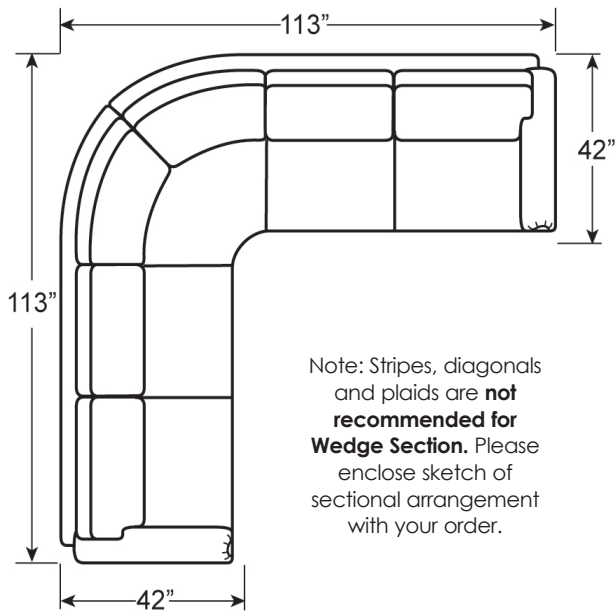

WESTBURY SECTIONAL

As Shown:

1768-53LCR WESTBURY LEFT ARM FACING WEDGE SOFA
Overall: 113W 42D 37H Arm: 26.5H inches
Seat: 19H Inside: 78W 23D inches
Lux Down Throw Pillows (2) 22" and (1) 20"

1768-53RCR WESTBURY RIGHT ARM FACING WEDGE SOFA
Overall: 113W 42D 37H Arm: 26.5H inches
Seat: 19H Inside: 78W 23D inches
Lux Down Throw Pillows (2) 22" and (1) 20"

Standard Features: Ultra Down Seat Cushion, Blend Down Back Cushion, Windsor Finish (available only as shown).

Note: Stripes, diagonals and plaids are **not recommended for Wedge Section**. Please enclose sketch of sectional arrangement with your order.

-53LCR

-53RCR