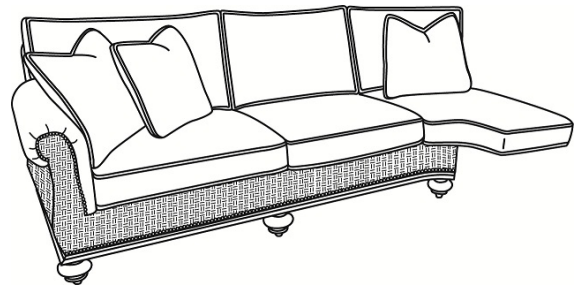

WESTBURY SECTIONAL

As Shown:

1768-53LCR WESTBURY LEFT ARM FACING WEDGE SOFA
Overall: 113W 42D 37H Arm: 26.5H inches
Seat: 19H Inside: 78W 23D inches
Lux Down Throw Pillows (2) 22" and (1) 20"

1768-53RCR WESTBURY RIGHT ARM FACING WEDGE SOFA
Overall: 113W 42D 37H Arm: 26.5H inches
Seat: 19H Inside: 78W 23D inches
Lux Down Throw Pillows (2) 22" and (1) 20"

Standard Features: Ultra Down Seat Cushion, Blend Down Back Cushion, Windsor Finish (available only as shown).

Note: Stripes, diagonals and plaids are **not recommended for Wedge Section**. Please enclose sketch of sectional arrangement with your order.